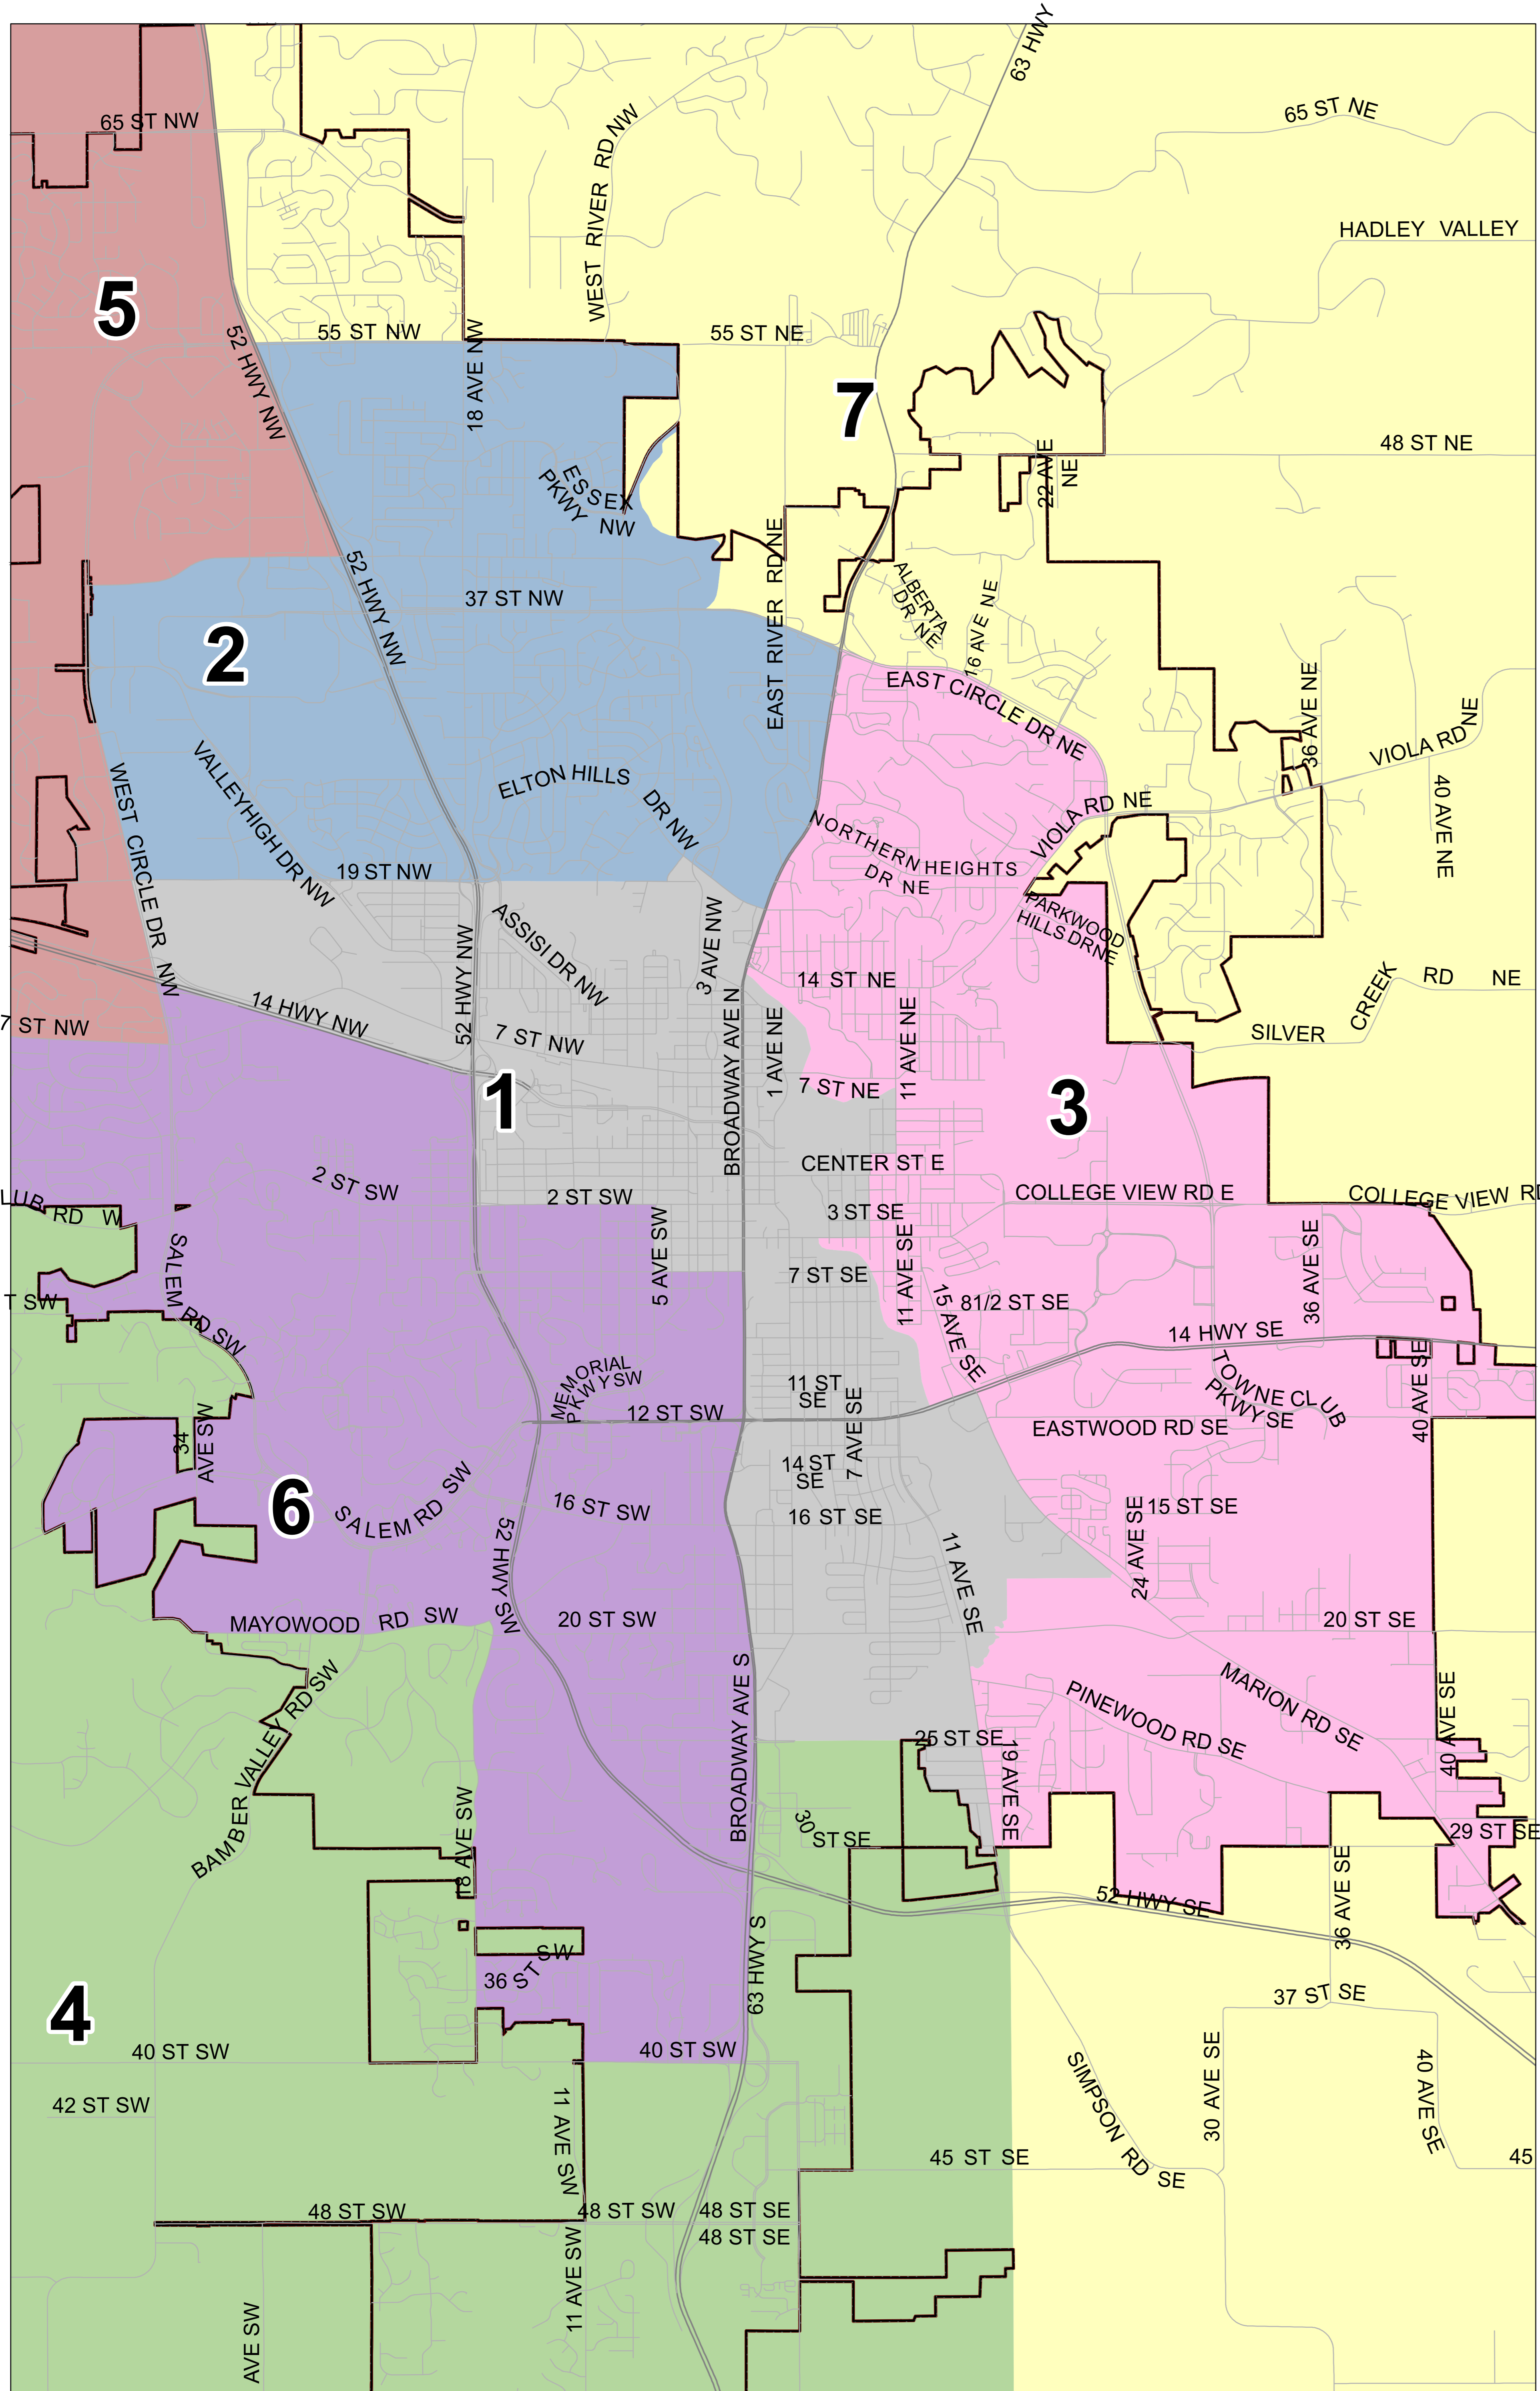

COMMISSIONER DISTRICTS OLMSTED COUNTY

adopted April 10, 2012

PREPARED BY: MAY 2012
ROCHESTER OLMSTED COUNTY PLANNING DEPT
GEOGRAPHIC INFORMATION SYSTEMS DIVISION

Olmsted County is not responsible for omissions or errors contained herein. If discrepancies are found within this map please notify the GIS Division at 507.328.7100, Rochester-Olmsted Planning Department, 2122 Campus Drive SE Rochester, MN 55904.