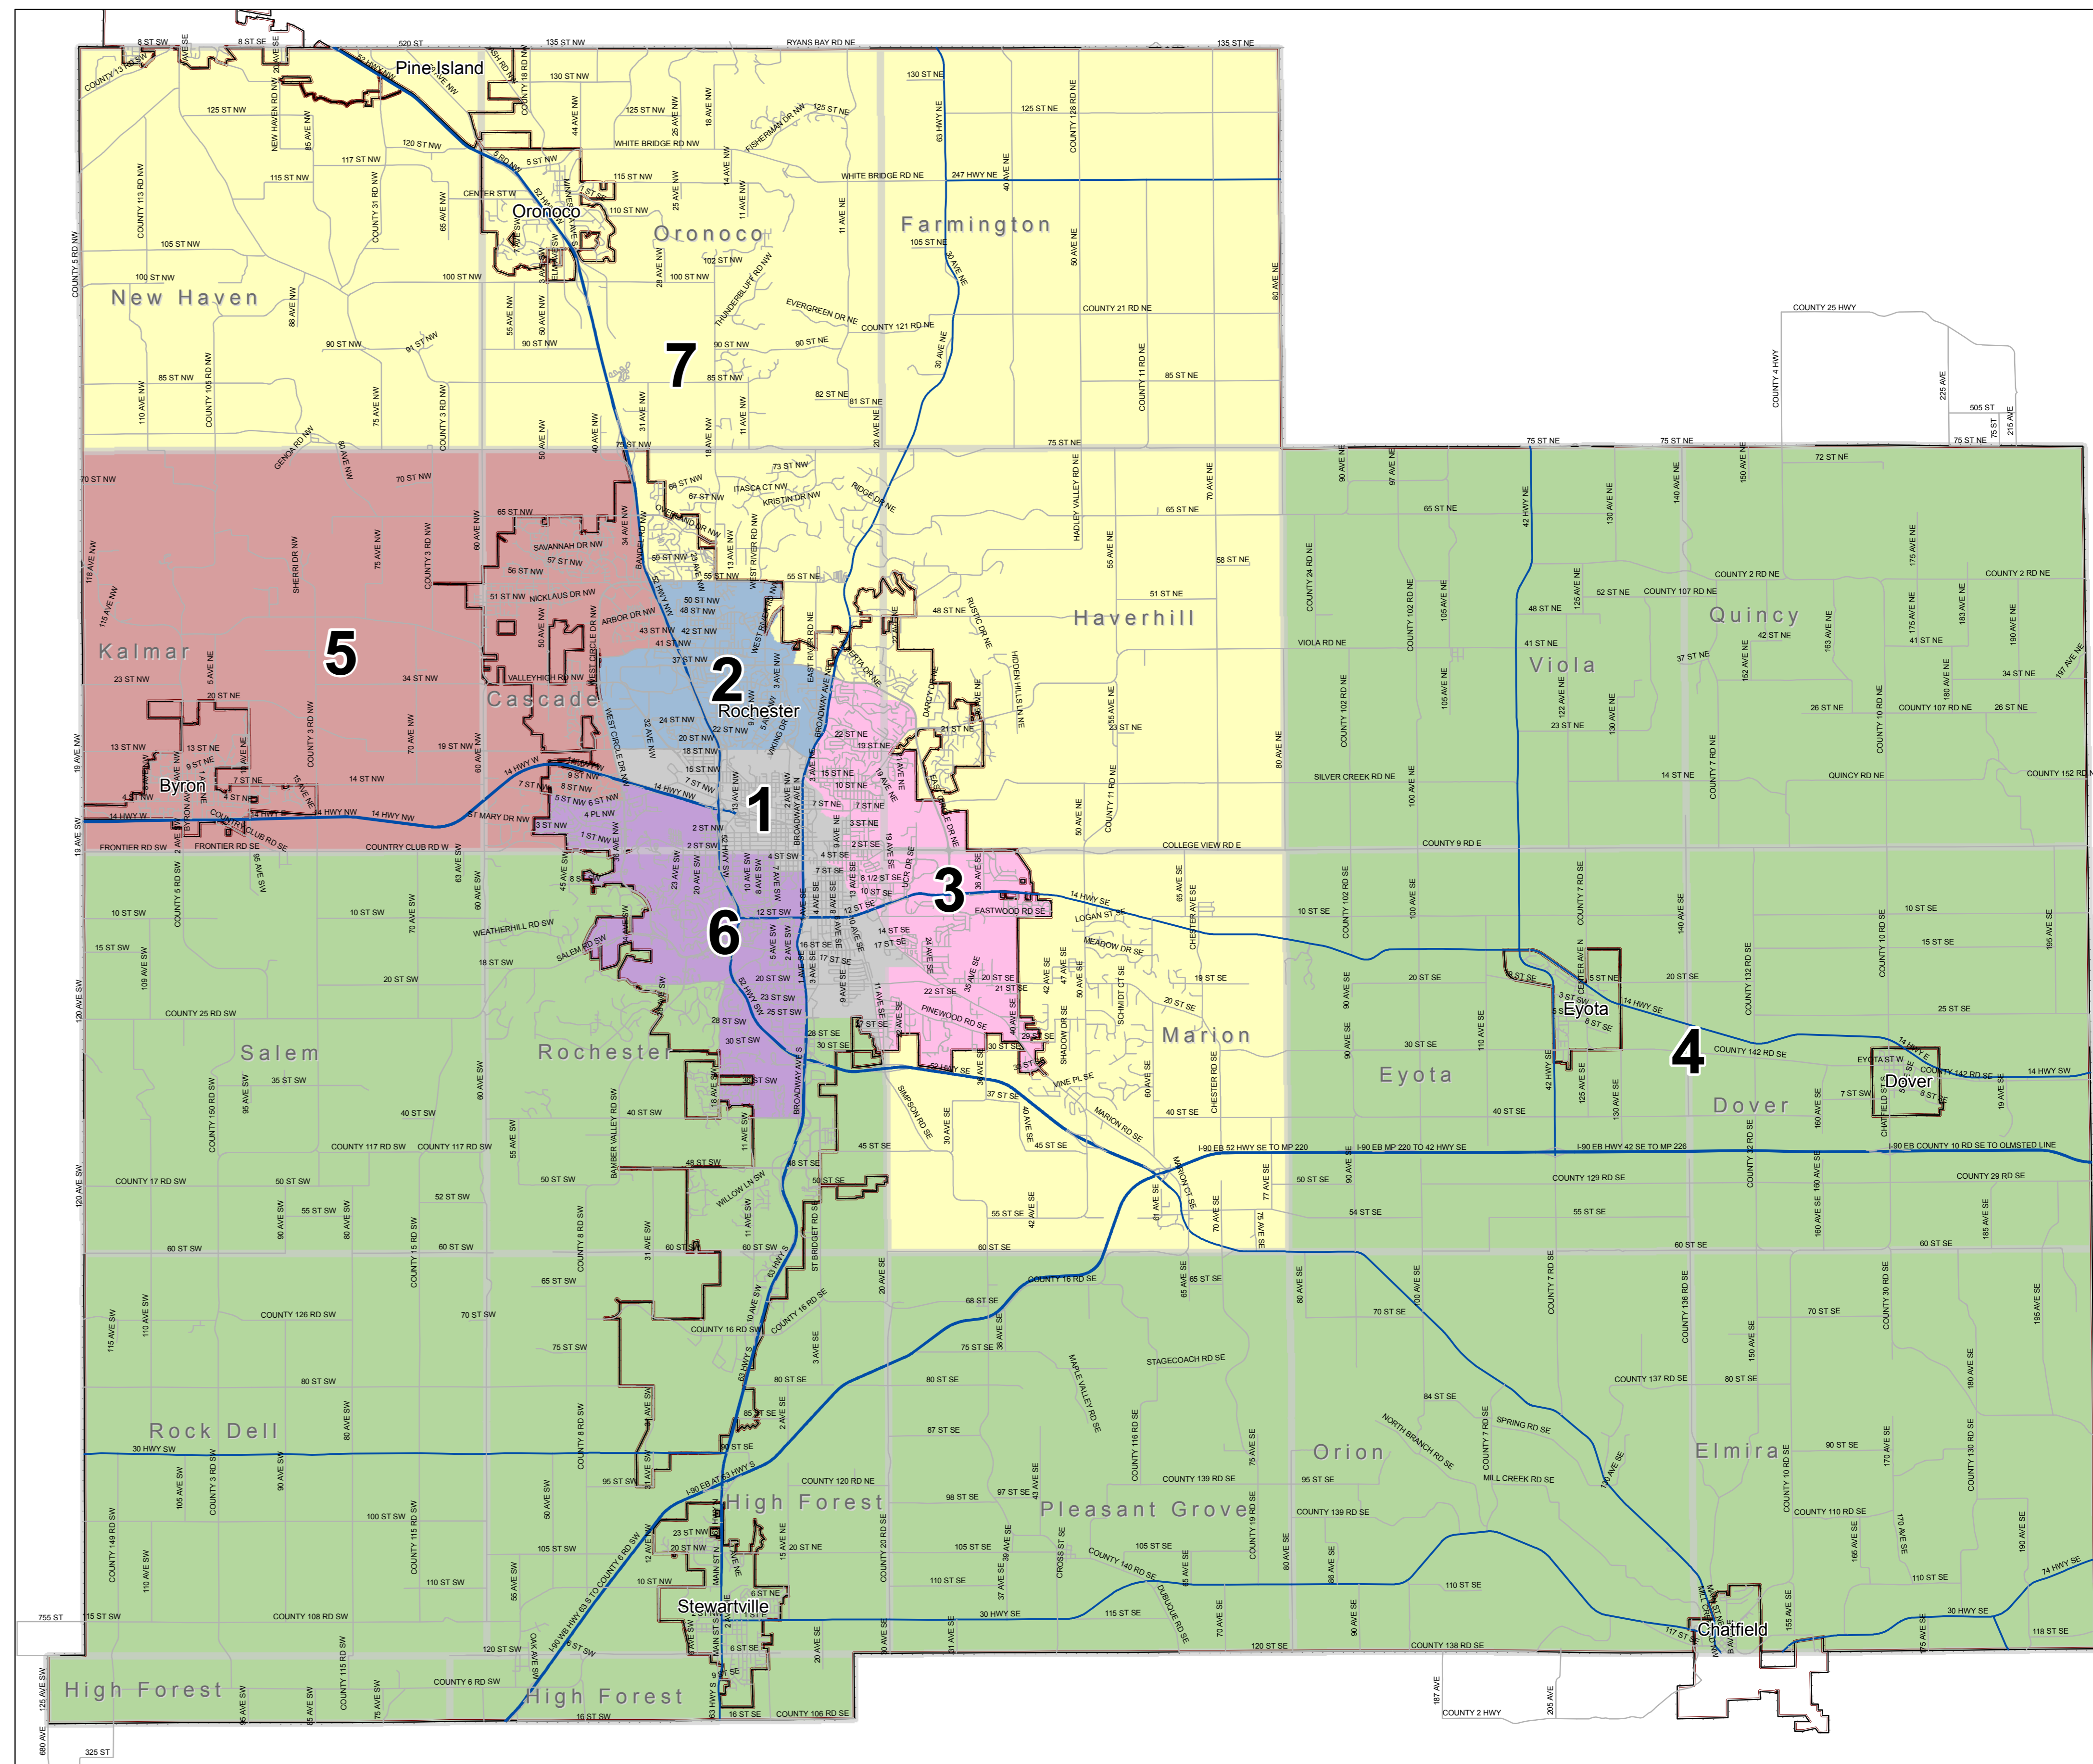

COMMISSIONER DISTRICTS OLMSTED COUNTY

adopted April 10, 2012

PREPARED BY: MAY 2012
ROCHESTER OLMSTED COUNTY PLANNING DEPT
GEOGRAPHIC INFORMATION SYSTEMS DIVISION

Olmsted County is not responsible for omissions or errors contained herein. If discrepancies are found within this map please notify the GIS Division at 507.328.7100, Rochester-Olmsted Planning Department, 2122 Campus Drive SE Rochester, MN 55904.