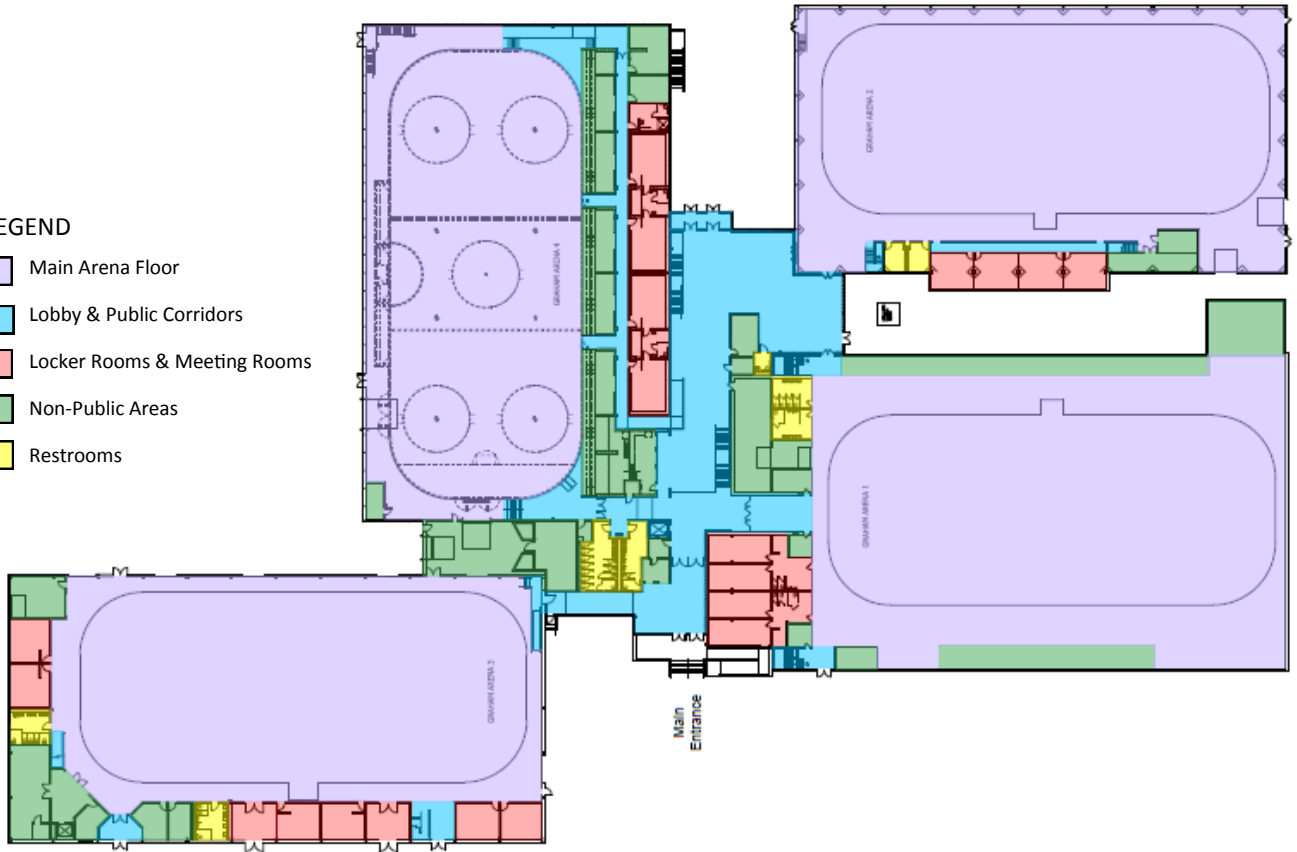

GRAHAM ARENA COMPLEX

Managed and Operated by the Rochester Park & Recreation Department

LEGEND

- Main Arena Floor
- Lobby & Public Corridors
- Locker Rooms & Meeting Rooms
- Non-Public Areas
- Restrooms

Graham Arena 1

Graham Arena 2

Graham Arena 3