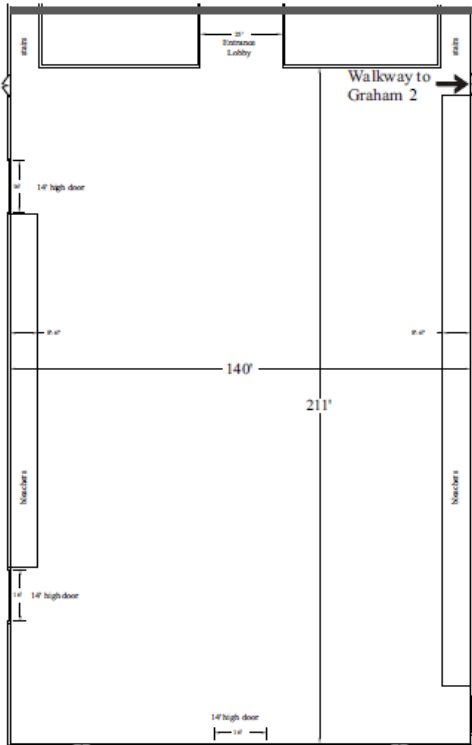

GRAHAM ARENA COMPLEX

Managed and Operated by the Rochester Park & Recreation Department

LEGEND

- Main Arena Floor
- Lobby & Public Corridors
- Locker Rooms & Meeting Rooms
- Non-Public Areas
- Restrooms

Graham Arena 1

Graham Arena 2

Graham Arena 3